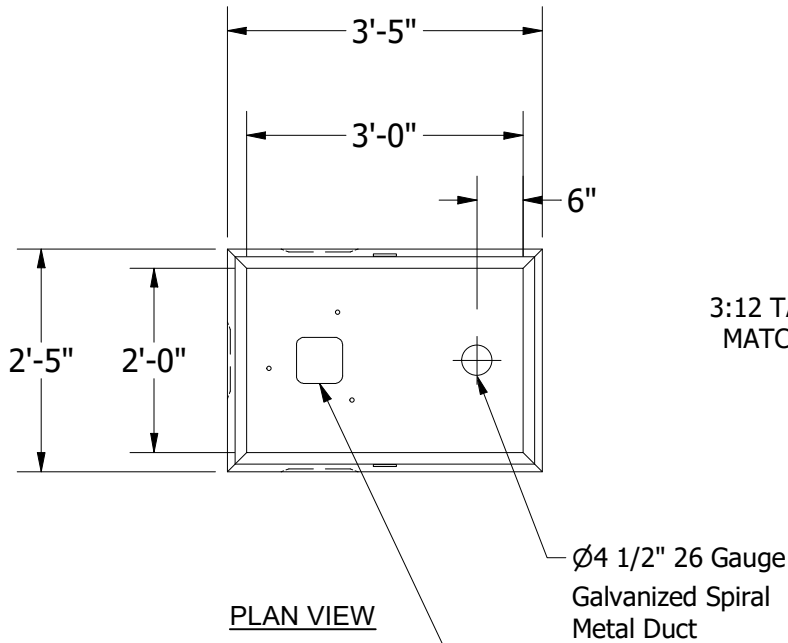

PART INFORMATION	
PART NUMBER	APPROX WEIGHT
EVEZ-2030	3,150 lbs

3:12 TAPER TO MATCH CURB FACE

HOLE SIZE AND BOLT PATTERN AS REQUIRED FOR SPECIFIC CHARGER