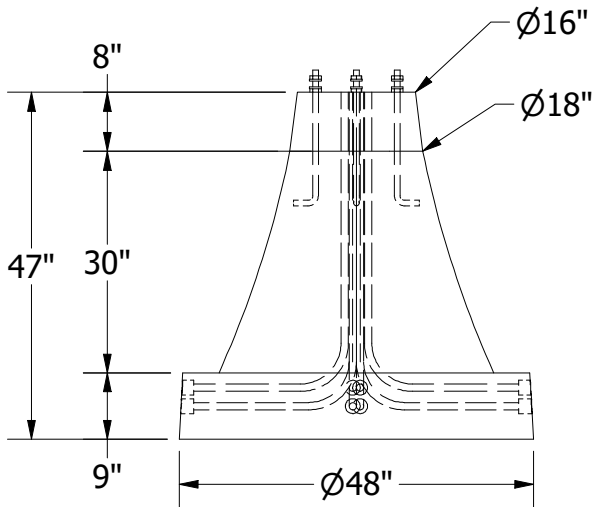

PROFILE VIEW