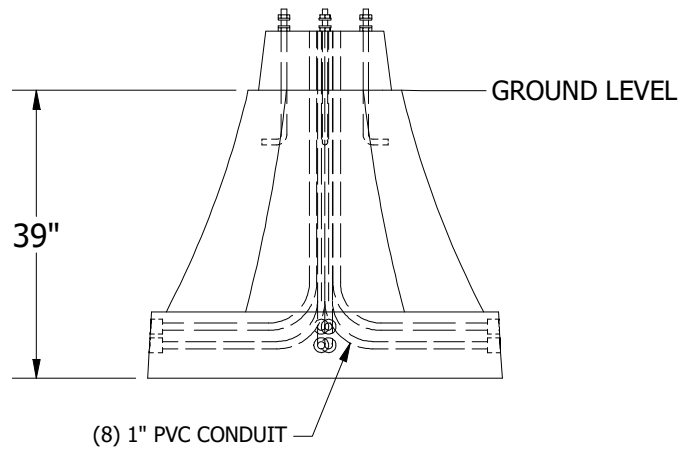

SIDE VIEW

HEAVEST PICK: 4,680 LBS

LOCATION: T:\Drawings\Vault\DESIGN5\EVEZ\Light Pole Base\EVEZ-48-9-8.dwg.ipt.dwg

240 W. LOS ANGELES AVE. SIMI VALLEY, CA 93065
P: (805) 527-0841 F: (805) 584-0769,
WWW.PRE-CONPRODUCTS.COM

DRAWN BY:
K.STRADER
DATE:
1/17/2024

TITLE:
EVEZ-48-9-8-LPB
LIGHT POLE BASE

SHEETS:
1 OF 1

DO NOT SCALE