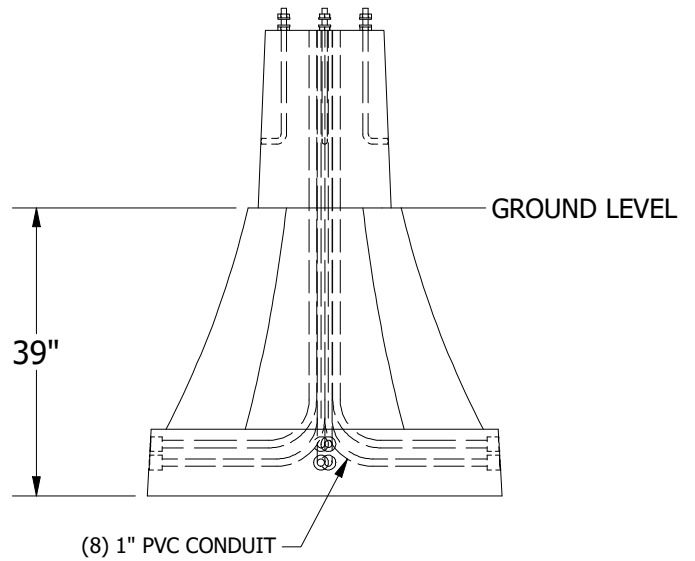

SIDE VIEW

HEAVEST PICK: 4,680 LBS

LOCATION: T:\Drawings\Vault\DESIGN5\EVEZ\Light Pole Base\EVEZ-48-9-24 dwg.ipt.dwg

240 W. LOS ANGESE AVE. SIMI VALLEY, CA 93065
P: (805) 527-0841 F: (805) 584-0769,
WWW.PRE-CONPRODUCTS.COM

DRAWN BY:
K.STRADER
DATE:
1/17/2024

TITLE:
EVEZ-48-9-24-LPB
LIGHT POLE BASE

SHEETS:
1 OF 1

DO NOT SCALE