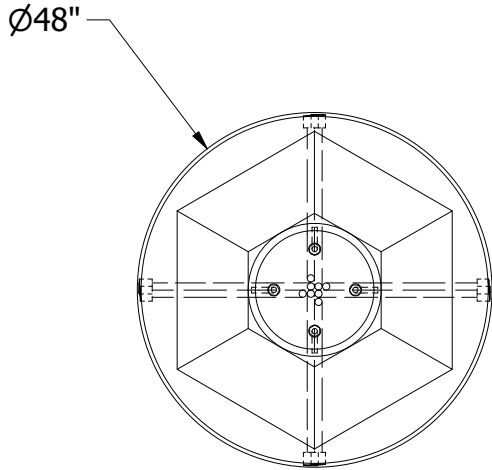

PART INFORMATION	
PART NUMBER	APPROX WEIGHT
EVEZ-48-9-24-LPB	3,460 lbs

PLAN VIEW