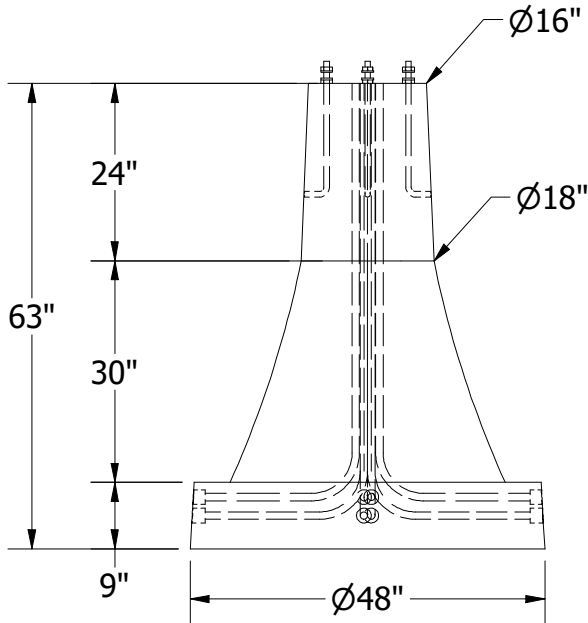

PROFILE VIEW