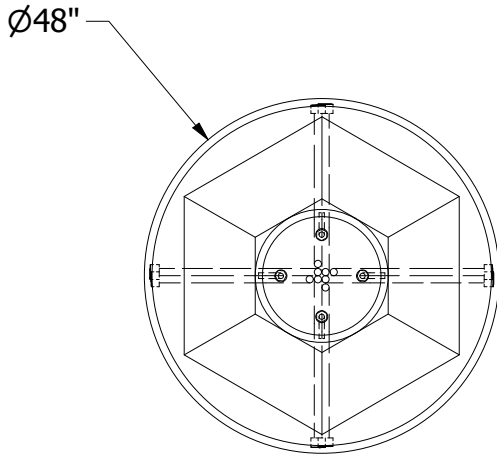

PART INFORMATION	
PART NUMBER	APPROX WEIGHT
EVEZ-48-18-24-LPB	4,790 lbs

PLAN VIEW