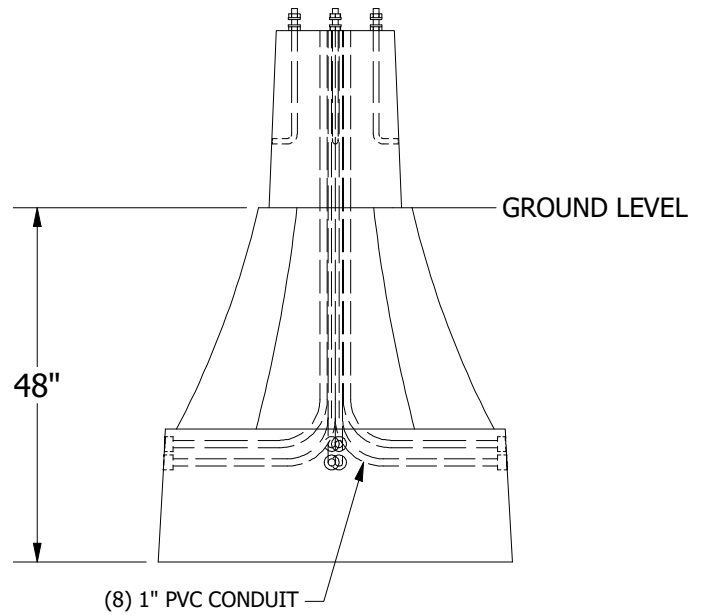

SIDE VIEW

HEAVEST PICK: 4,680 LBS

LOCATION: T:\Drawings\Vault\DESIGN5\EVEZ\Light Pole Base\EVEZ-48-18-24.dwg.ipt.dwg

240 W. LOS ANGESE AVE. SIMI VALLEY, CA 93065
P: (805) 527-0841 F: (805) 584-0769,
WWW.PRE-CONPRODUCTS.COM

DRAWN BY:
K.STRADER
DATE:
1/17/2024

TITLE:
EVEZ-48-18-24-LPB
LIGHT POLE BASE

SHEETS:
1 OF 1

DO NOT SCALE