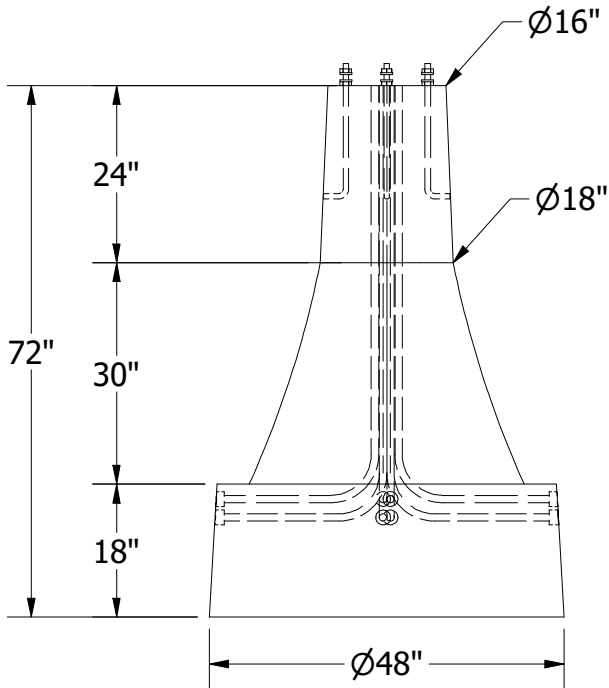

PROFILE VIEW