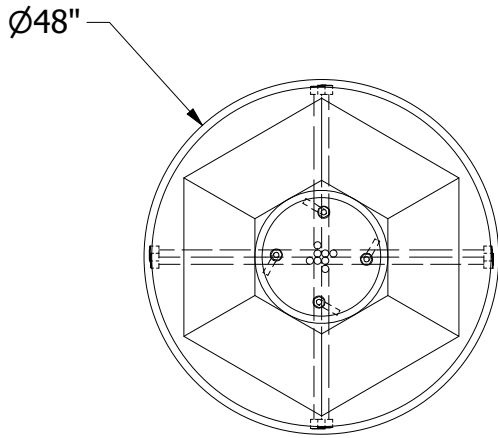

PART INFORMATION	
PART NUMBER	APPROX WEIGHT
EVEZ-48-18-36-LPB	5,020 lbs

PLAN VIEW