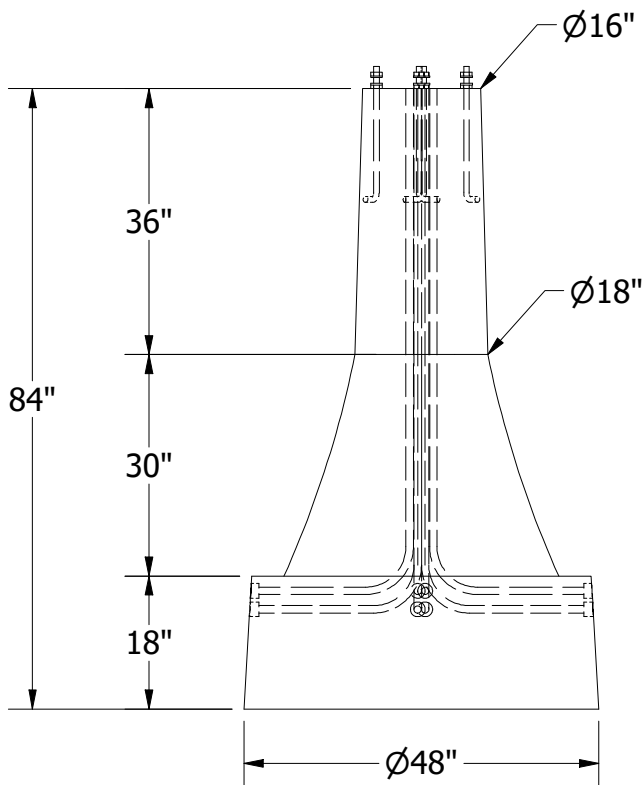

PROFILE VIEW