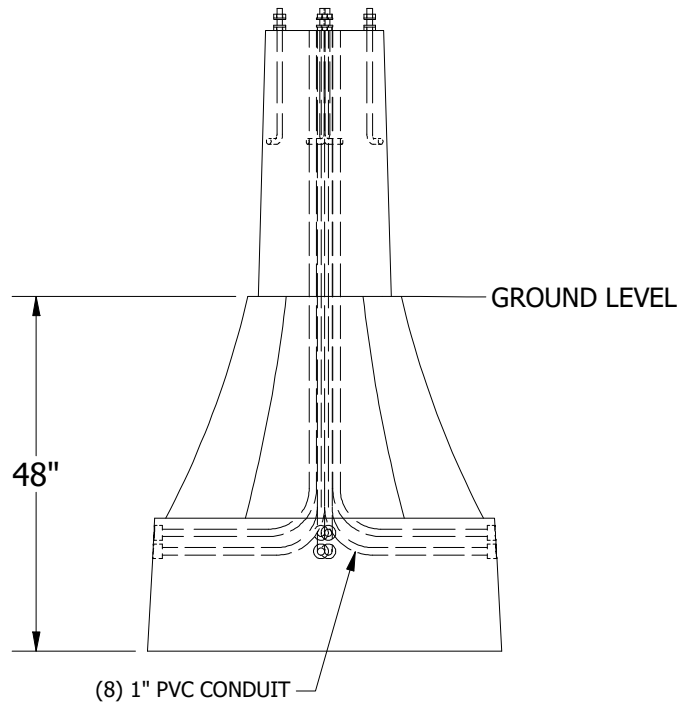

SIDE VIEW

HEAVEST PICK: 4,680 LBS

LOCATION: T:\Drawings\Vault\DESIGN5\EVEZ\Light Pole Base\EVEZ-48-18-36.dwg.ipt.dwg

240 W. LOS ANGELESE AVE. SIMI VALLEY, CA 93065
P: (805) 527-0841 F: (805) 584-0769,
WWW.PRE-CONPRODUCTS.COM

DRAWN BY:
K.STRADER
DATE:
1/17/2024

TITLE:
EVEZ-48-18-36-LPB
LIGHT POLE BASE

SHEETS:
1 OF 1

DO NOT SCALE